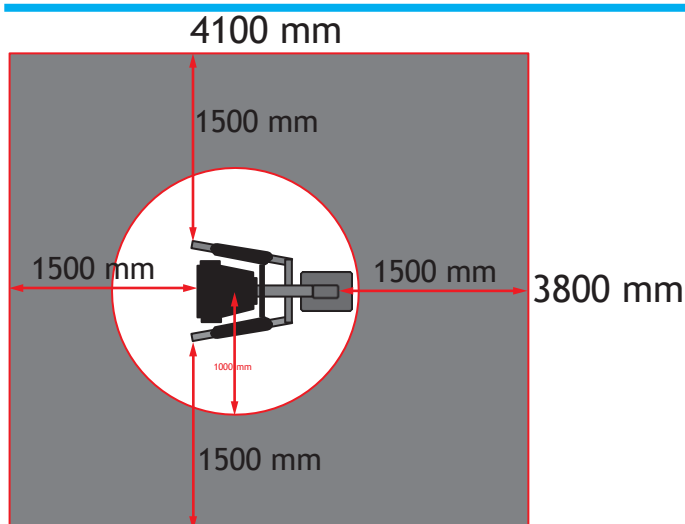

WAFFA SL93 Rotary Torso

Movement and training space requirements

Target muscles

Product specifications:

Length: 1260 mm
Width: 830 mm
Height: 1500 mm
Load:

User height: + 140 cm
Standard: EN16630:2015

Frame:

- Steel frame construction
- Wall thickness 4 - 6 mm
- Hot dip galvanized, powder coating
- Maintenance-free roller bearings

Standard colors:

- Mounting post, movement arms, seats, and backrests RAL 7024 Dark Gray
- Frame: RAL 1028 Yellow, RAL 3001 Red, RAL 5012 Blue, RAL 6019 Green and RAL 7040 Gray
- Other RAL-Classic colors optional

Foundation:

- Installation on concrete base

ATTENTION!

- Two units can be mounted on one mounting post on a larger concrete base
- Ground frost insulation required

Concrete base dimensions:

- 1 unit / mounting post 250x120x12 cm
- 2 units / mounting post 480x120x12 cm