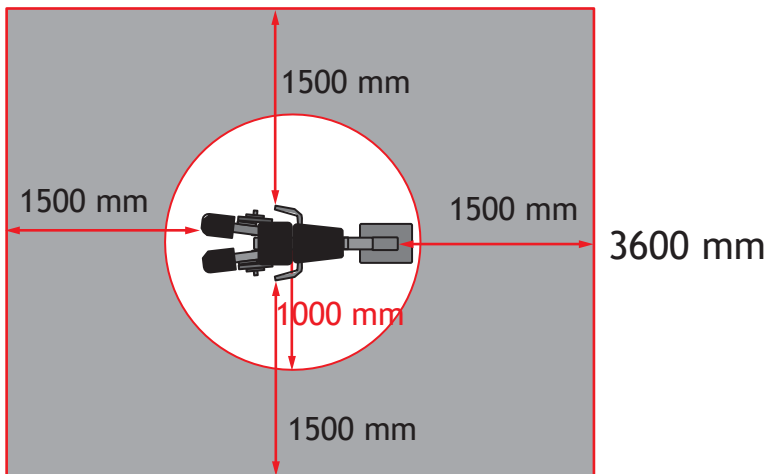

# WAFFA SL16 Abduction

4500 mm

Movement and training space requirements

Target muscles

## Product specifications:

Length: 1580 mm  
Width: 570 mm  
Height: 1500 mm  
Load: 10 - 20 kg

User height: + 140 cm  
Standard: EN16630:2015

## Frame:

- Steel frame construction
- Wall thickness 4 - 6 mm
- Hot dip galvanized, powder coating
- Maintenance-free roller bearings

### Concrete base dimensions:

- 1 unit / mounting post 250x120x12 cm
- 2 units / mounting post 480x120x12 cm