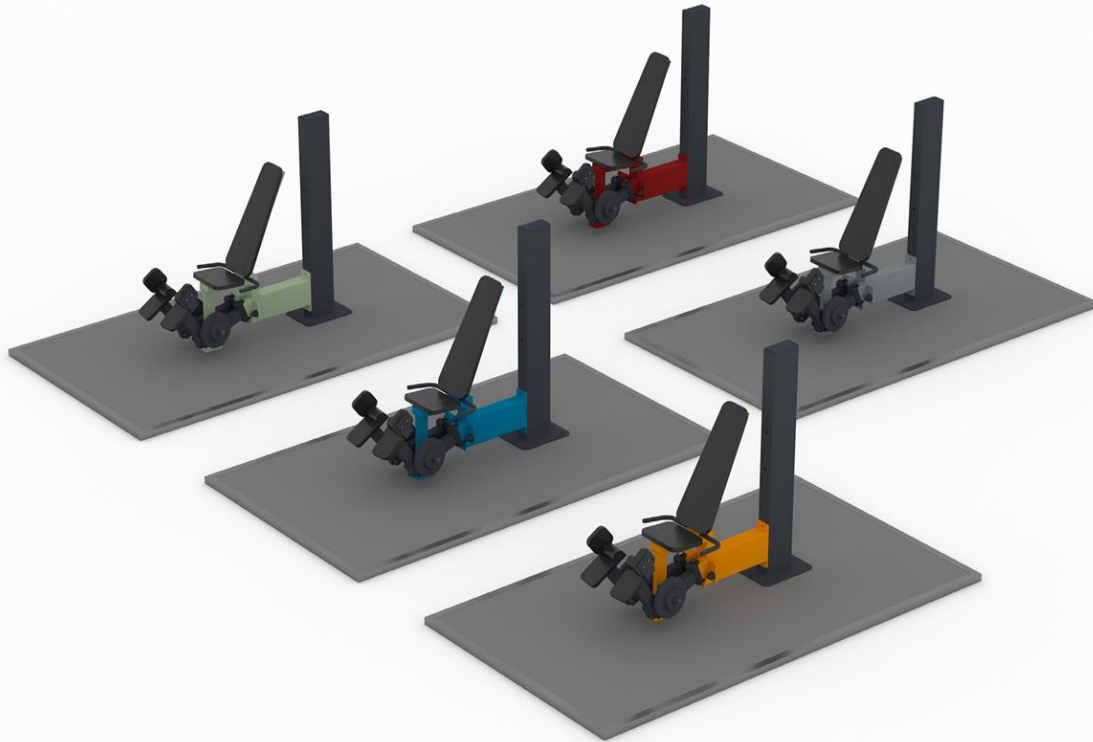

# WAFFA SL16 Abduction

4500 mm

Movement and training space requirements

Target muscles

## Product specifications:

Length: 1580 mm  
Width: 570 mm  
Height: 1500 mm  
Load: 10 - 20 kg

User height: + 140 cm  
Standard: EN16630:2015

## Frame:

- Steel frame construction
- Wall thickness 4 - 6 mm
- Hot dip galvanized, powder coating
- Maintenance-free roller bearings

### Concrete base dimensions:

- 1 unit / mounting post 250x120x12 cm
- 2 units / mounting post 480x120x12 cm